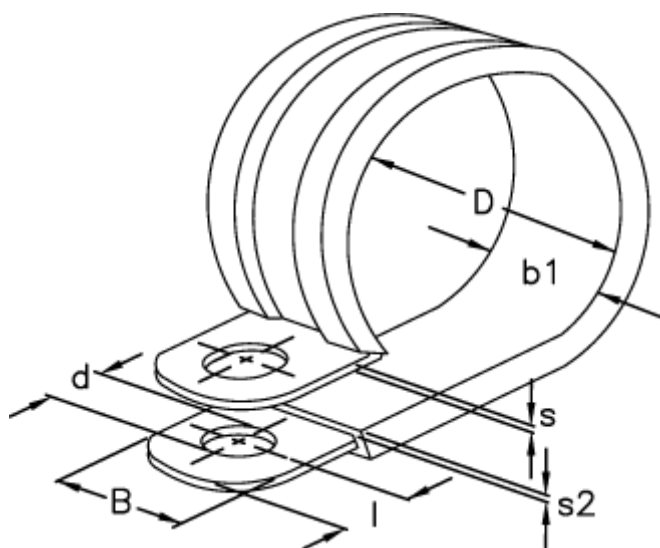

Article number: 029456112008

Description: Norma pipe retaining clip
RLGU 1. 8/12 W1

Measures

b1	= 15.0
d	= 6.4
Diameter D	= 8
l	= 6
s	= 0.8
s2	= 1.2
Width B	= 12